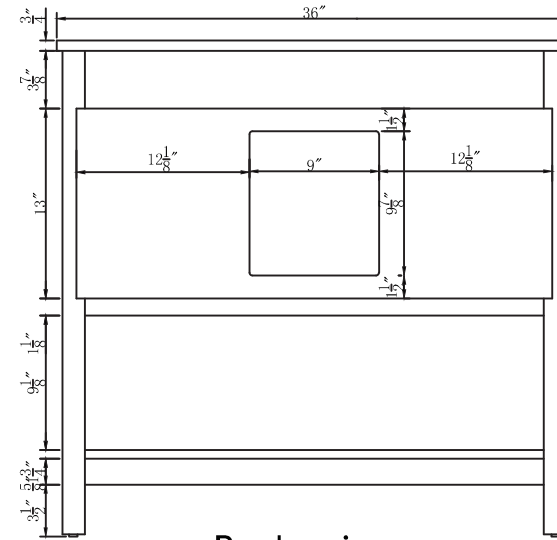

Top view

Side view

Back view

Front view

Handle assemble instruction

Drawer Interior Size

DWG. NO.:

MODEL NO.:

VF19036BL

ALTERATIONS

1	
2	
3	
4	

FOR PROPOSAL ONLY ALL DIMENSIONS TO BE VERIFIED

SCALE:

DWG. BY:

CHECKED BY:

DATE: