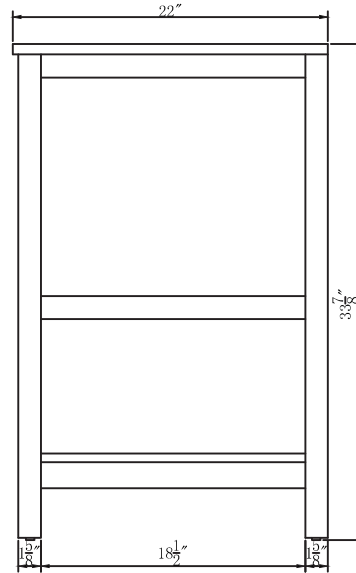

Top view

Side view

Back view

Front view

Handle assemble instruction

Drawer Interior Size

DWG. NO.:

MODEL NO.:

VF19036BL

ALTERATIONS

1	
2	
3	
4	

FOR PROPOSAL ONLY ALL DIMENSIONS TO BE VERIFIED

SCALE:

DWG. BY:

CHECKED BY:

DATE: