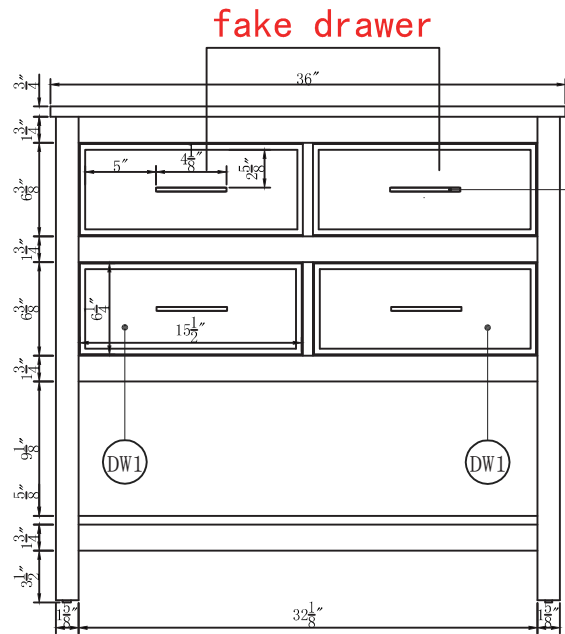

Top view

Side view

Back view

Front view

Handle assemble instruction

Drawer Interior Size

DWG. NO.:

MODEL NO.:

VF19036BL

ALTERATIONS

1	
2	
3	
4	

FOR PROPOSAL ONLY ALL DIMENSIONS TO BE VERIFIED

SCALE:

DWG. BY:

CHECKED BY:

DATE: